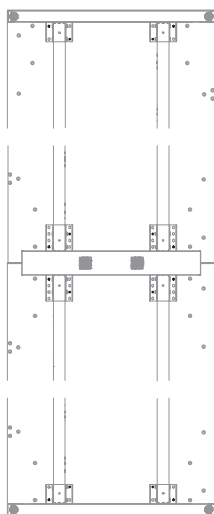

pop easy/square - Desk

X 2	4 mm	10 mm	
15 min			

	141.263	141.262	141.150	141.269	165.094	187.976 ZN	187.915	1846014
	EA X 4	EA X 4	PQ X 4	PA X 4 PW X 4	X 8	X 8	X 8	X 4
	EA X 6 X 2	EA X 6 X 2	PQ X 4	PA X 4 PW X 4	X 16	X 16	X 16	X 8

	187.976 ZN	165.049		187.915	187.616
	X 4	X 4		X 4	X 2

	187.958	165.142	162.339	165.049
	X 4	X 4	X 4	X 4

01A

POP EASY LEG

141.263 X 4
141.262 X 4

M10

01B

POP SQUARE LEG

141.150 X 4

M8

pop easy/square - Desk

FREZZA[®]

pop easy/square - Desk

FREZZA

pop easy/square - Desk

FREZZA[®]

06

07

08

pop easy/square - Desk

FREZZA

09

10

11