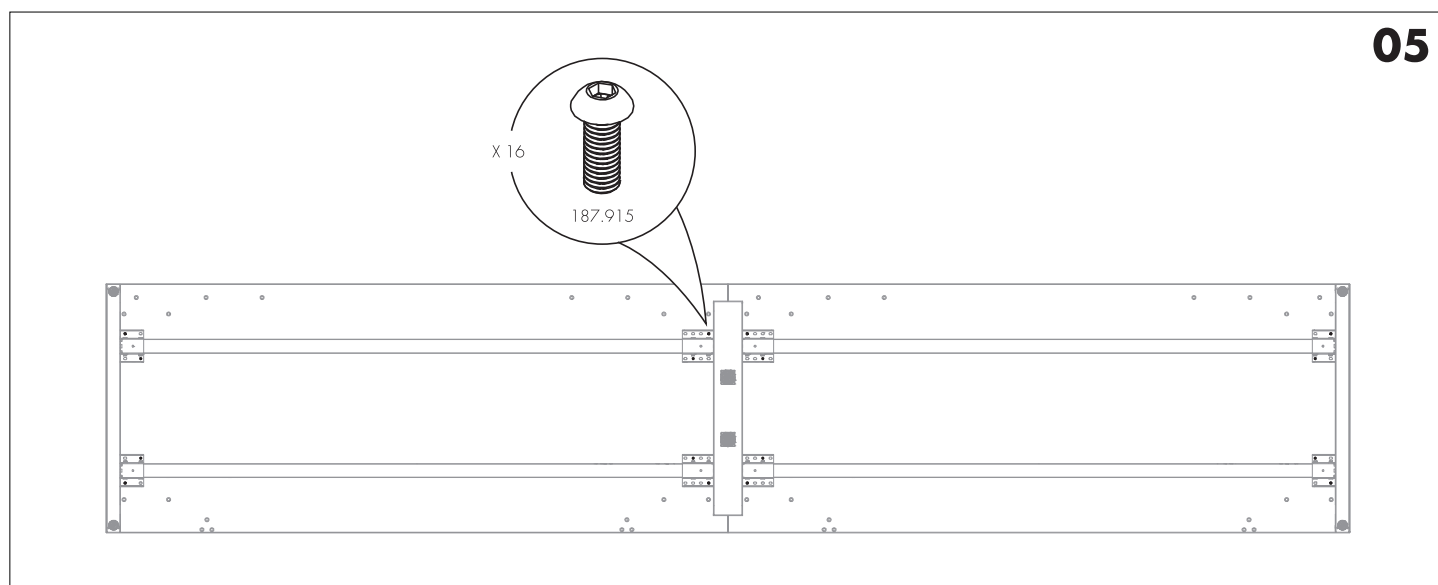

	187.976 ZN	165.049		187.915	187.616
	X 4	X 4		X 4	X 2

	187.958	165.142	162.339	165.049
	X 4	X 4	X 4	X 4

01A

POP EASY LEG

141.263 X 4
141.262 X 4

M10

01B

POP SQUARE LEG

141.150 X 4

M8

pop easy/square - Desk

FREZZA[®]

pop easy/square - Desk

FREZZA

pop easy/square - Desk

FREZZA[®]